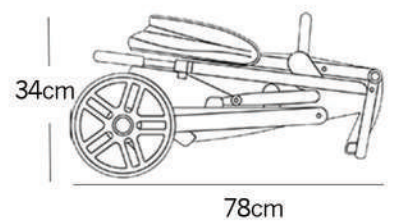

Lusso Single/ Double

Seat Measurements

Length	88cm
Width	34cm
Back Rest	55cm

Maximum Loads

Bassinet	9kg
Seat 1	20kg
Seat 2	20kg
Shopping Baskets	15kg

Width Seat

Without Seat

Weights

Total weight with seat attached	12.2kg
Seat	3.2kg
Bassinet	3.8kg
Frame	9kg