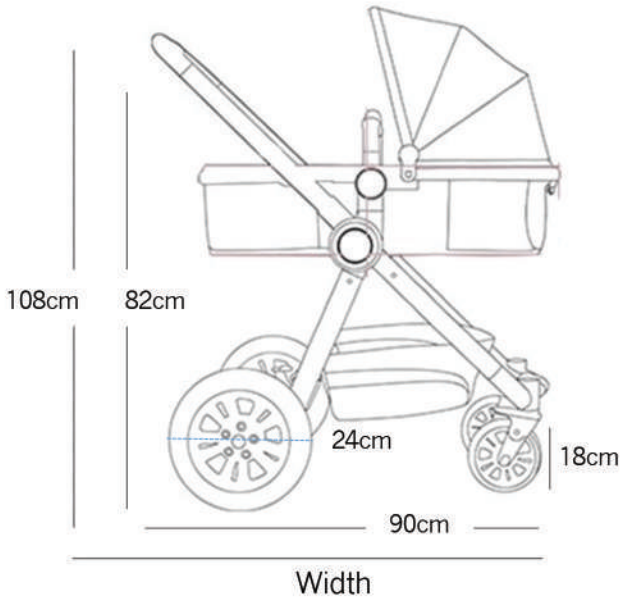

Lusso Single/ Double

Seat Measurements

Length	88cm
Width	34cm
Back Rest	55cm

Maximum Loads

Bassinet	9kg
Seat 1	20kg
Seat 2	20kg
Shopping Baskets	15kg

Width Seat

Without Seat

Weights

Total weight with seat attached	12.2kg
Seat	3.2kg
Bassinet	3.8kg
Frame	9kg