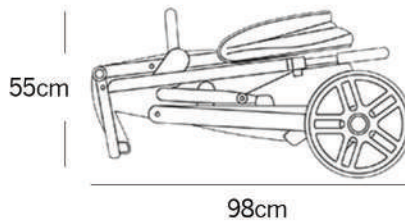

Lusso Single/ Double

Seat Measurements

Length	88cm
Width	34cm
Back Rest	55cm

Maximum Loads

Bassinet	9kg
Seat 1	20kg
Seat 2	20kg
Shopping Baskets	15kg

Width Seat

Without Seat

Weights

Total weight with seat attached	12.2kg
Seat	3.2kg
Bassinet	3.8kg
Frame	9kg