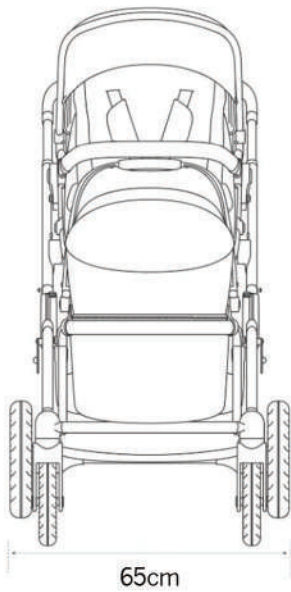

Lusso Single/ Double

Seat Measurements

Length	88cm
Width	34cm
Back Rest	55cm

Maximum Loads

Bassinet	9kg
Seat 1	20kg
Seat 2	20kg
Shopping Baskets	15kg

Width Seat

Without Seat

Weights

Total weight with seat attached	12.2kg
Seat	3.2kg
Bassinet	3.8kg
Frame	9kg